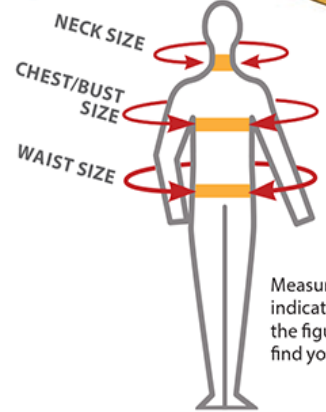

Ladies' Bust

	XS	S	M	L	XL	XXL	3XL	4XL
Metric (cm)	72 76 80	84 88	92 96	100 104	108 112	116 120	124 128	132 136
Imperial (inches)	28 30 32	33 34	36 38	40	42 44	46 47	48 50	52 54
Euro - DE, BE, NL, NO, SV, DK	32 34 36	38	40 42	44	46 48	50	52 54	56 58
Euro - FR, ES, PT	34 36 36/38	40	42 44	46/48	48 50	52	54 56	58 60
Italy - IT	36 38 40	42	44 46	46	50 52	54	56 58	60 62
UK		8 10	12 14	16	18 20	22 24	26	28 30
Leisurewear	XS	S	M	L	XL	2XL	3XL	4XL

Ladies' Waist

	XS	S	M	L	XL	XXL	3XL	4XL
Metric (cm)	60 64	68 72	76 80	84 88	92 96	100 104 108	112 116	120 124 128
Imperial (inches)	22 24	26 28	30 32	33 34	36 38	40 41 42	44 46	47 48 50
Euro - DE, BE, NL, NO, SV, DK	32/34 36	38 40	42	44 46	48 50	52 54	56 58	60 62 64
Euro - FR, ES, PT	34/36 38	40 42	44	46 48	50 52	54 56	58 60	62 64 66
Italy - IT	36/38 40	42 44	46	48 50	52 54	56 58	60 62	64 66 68
UK	6	8 10	12 14	16	18 20	22	24	26

Note: Garment sizes vary depending on the style.

Footwear Size Chart

It is recommended to have your foot measured when purchasing footwear as there is no exact standard for converting shoe sizes.

UK Ladies Size	1	2	3	4	5	6	6.5	7	8	9										
US Ladies Size			5	6	7	8	8.5	9	10	11										
Euro Size	34	35	36	37	38	39	40	41	42	43	44	45	46	47	48	49	50	51	52	
UK Mens Size	1	2	3	4	5	6	6.5	7	8	9	10	10.5	11	12	13	14	15	16	17	
US Mens Size				6	7	7.5	8	9	10	11	11.5	12	13	14	15	16	17	18		

Measure as indicated on the figure to find your size

Leg Length

- 29" - 74cm - Short
- 31" - 79cm - Reg
- 33" - 84cm - Tall
- 36" - 92cm - X-Tall

Gloves

XXS	XS	S	M	L	XL	XXL	3XL
5	6	7	8	9	10	11	12